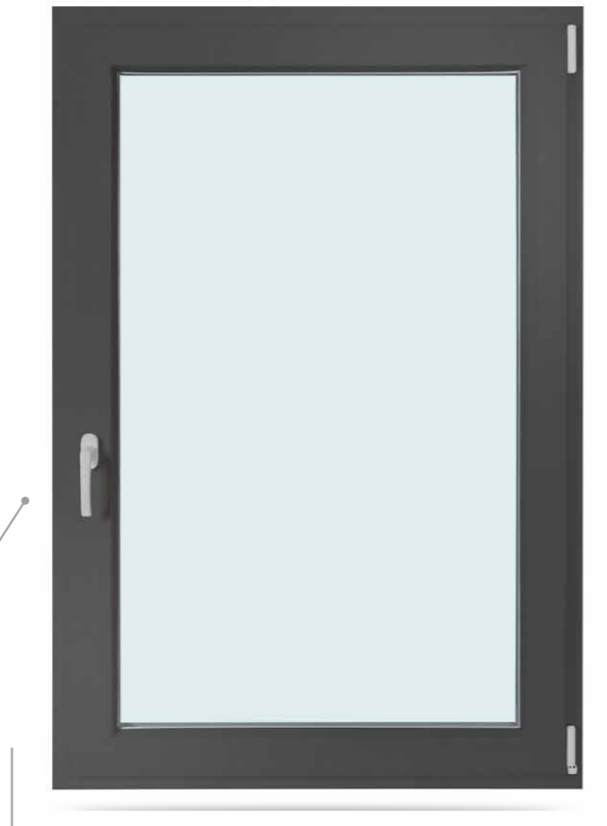

Okna plastová, dřevěná, dřevohliníková, hliníková

Okna a všechny naše výrobky pro Vás vyrábíme již od roku 1991. Začínali jsme s výrobou plastových oken, následně jsme přidali výrobu dřevěných, hliníkových i dřevohliníkových. Pro každé okno, které pro Vás vyrábíme, využíváme moderních technologií. Kvalita a vlastnosti všech výrobků - nejen oken - jsou pravidelně potvrzovány certifikáty. Jak u plastových, tak u u dřevěných, dřevohliníkových, ale i u hliníkových si můžete vybrat z několika výrobních řad a z nepřeberné škály barevného provedení. Je pouze na Vás, jaké si vyberete. Je pouze na Vás, jaký výhled budete mít z Vašeho domova.

Naše okna jsou vybavena celoobvodovým kováním s OS pojistkou. Jde o nejmodernější provedení, s mikroventilací a bezpečnostními body již v základním provedení.

PLAST DŘEVO DŘEVOHLINÍK HLINÍK